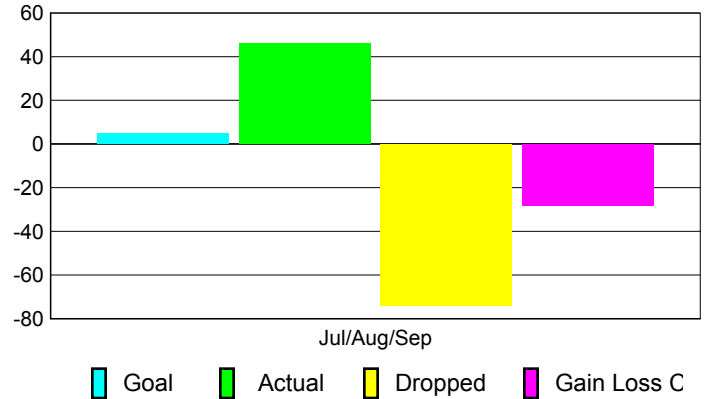

Membership Results 2010-2011

Goal, New, Dropped, Gain/Loss